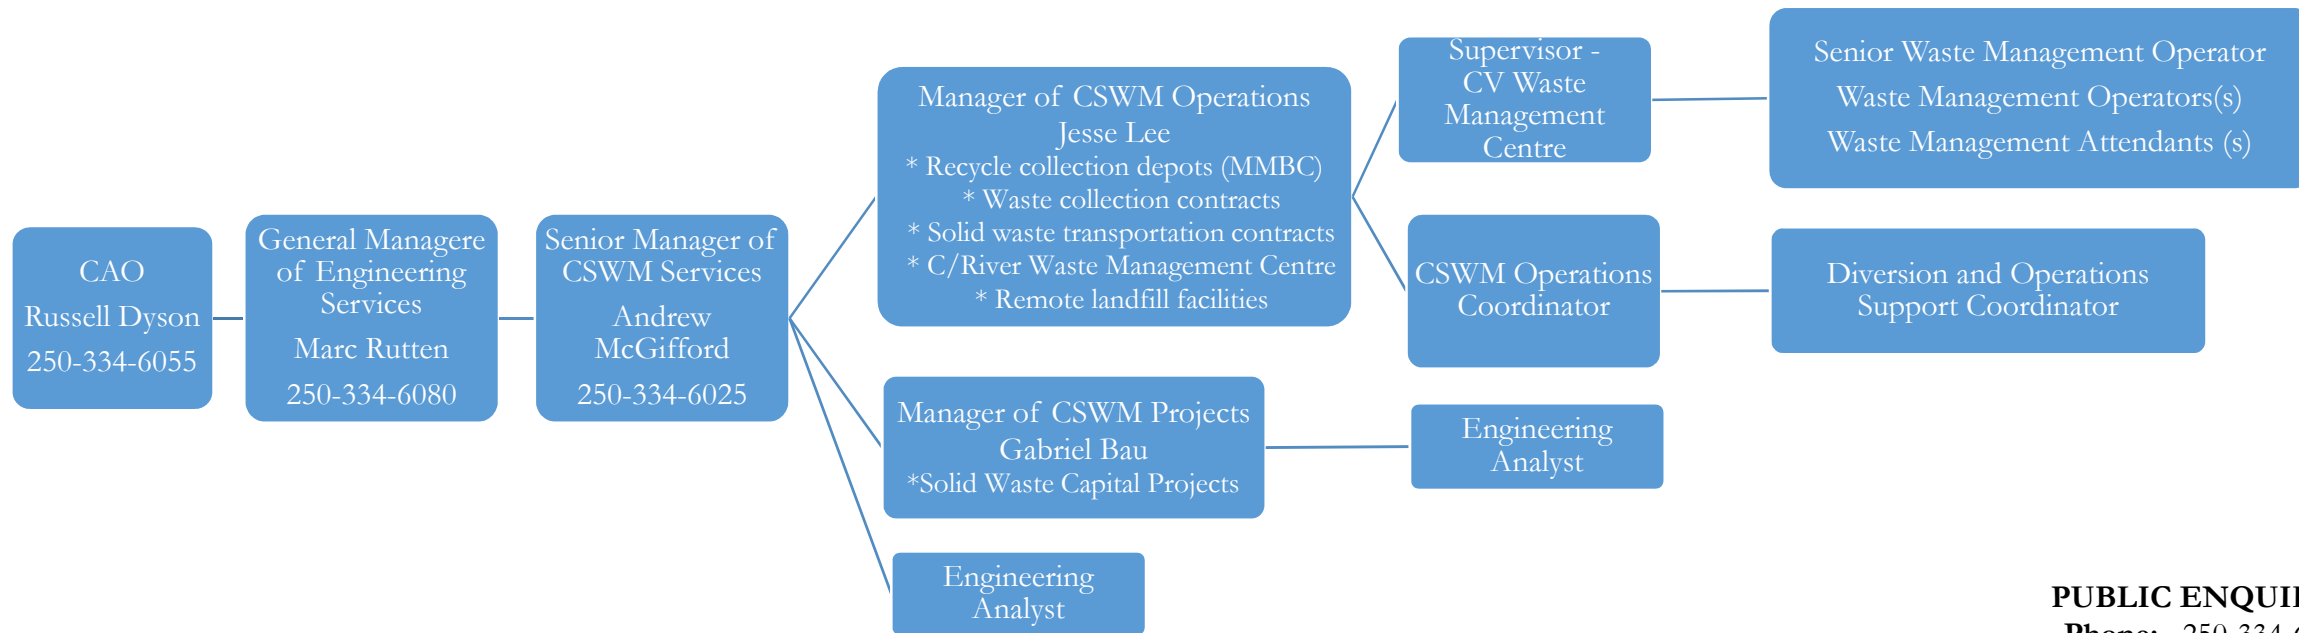

STRUCTURE

PUBLIC ENQUIRIES
Phone: 250-334-6016
Toll Free: 1-800-331-6007
 (includes illegal dumping reporting)